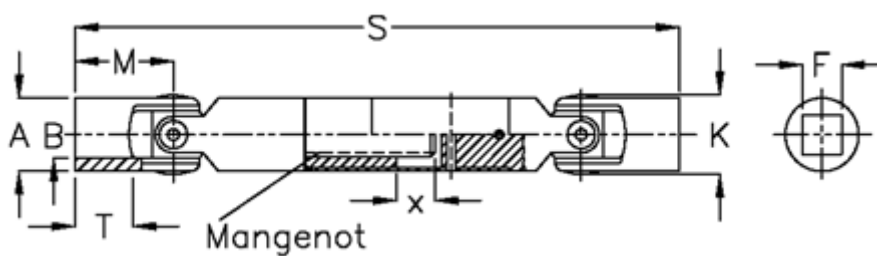

Data Sheet

Article number: 077251041

Description: Slip shaft 0.725.104.001 hardened bushes
S=198 X=25 Square 12H9

Measures

A	= 25
F	= 12
Longitudinal ribs	= 6x11x14
M	= 37
MD max N m	= 30
s	= 198
T	= 22
x	= 25